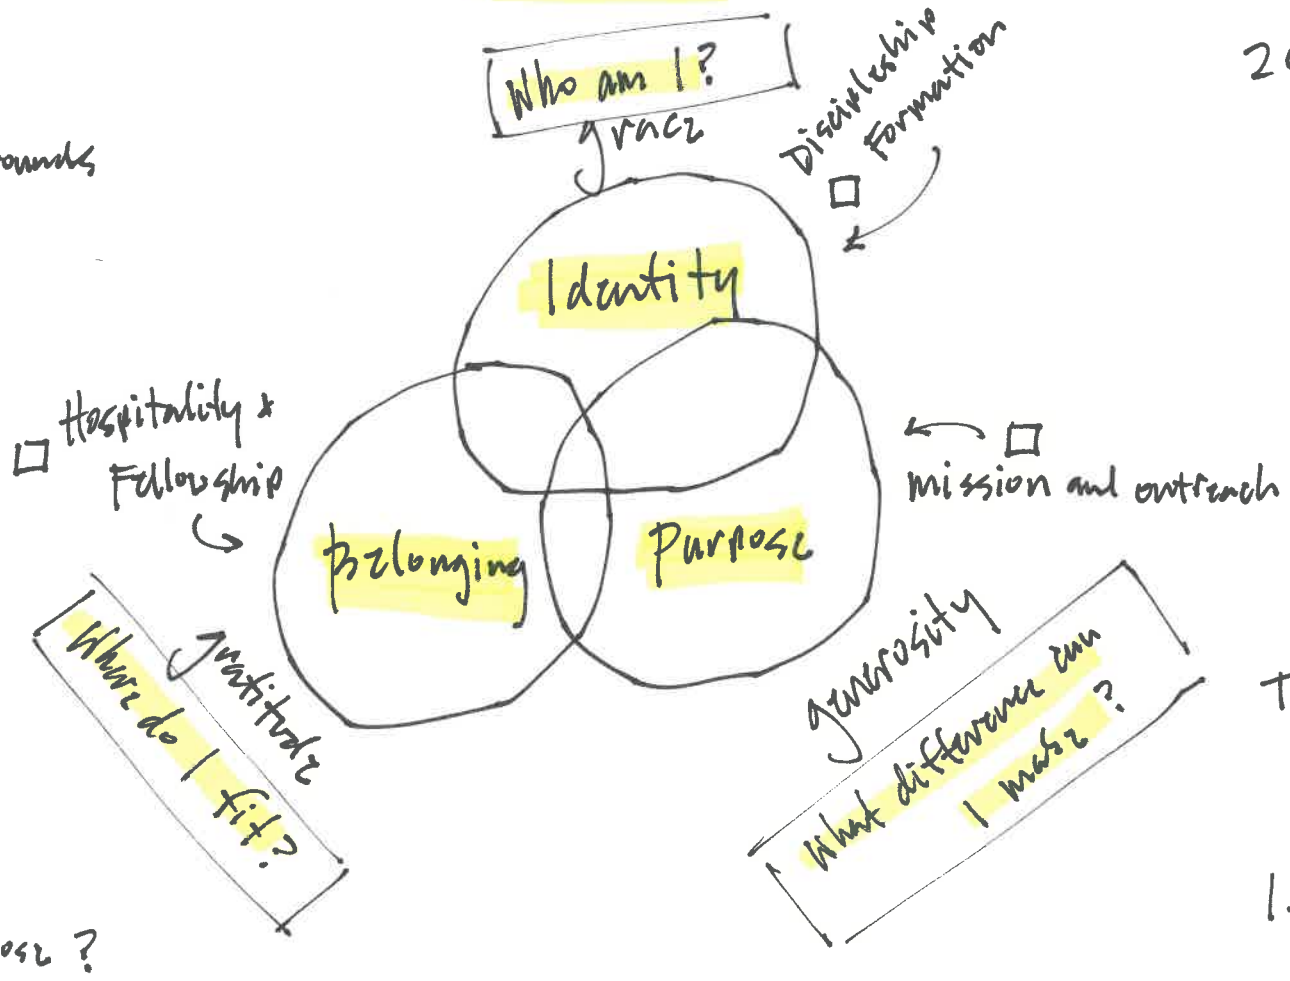

PASTOR STEVE'S VISION for St. Peter's Py-the-Sea Presbyterian Church

2022: three-fold response to collective global/local trauma *

- Worship
- Finance
- Buildings & grounds
- Personnel
- Art & Design
- Deacons

Apply this to Ps. 23
Where do you see identity belonging and purpose?

cf. Growing Young, p. 116
Powell, Moulder, Griffin

* "an experience that causes severe anxiety or emotional distress..." as in 2020-2021

REVIEW

- 2018 watch and learn
- 2019 network everything
- 2020 sound - livestream adjust and adapt
- 2021
↳ 2/3 big ideas in progress

TOP 3 RECOMMENDATIONS TO HELP SOMEONE WITH PTSD:

1. provide social support
2. be a good listener
3. rebuild trust and safety